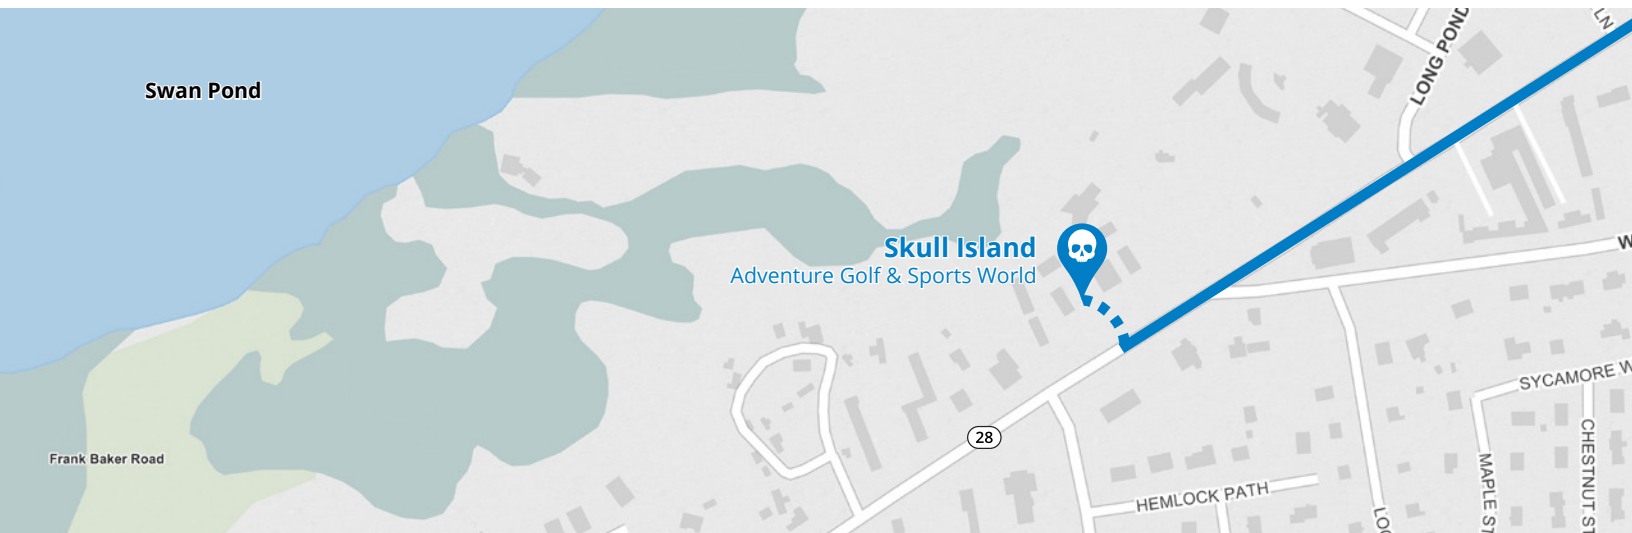

## DIRECTIONS

### We are located at:

934 Route 28  
South Yarmouth, MA 02664-5624

### From Route 3 S

- Follow **Route 3 S** and continue onto **Route 6 E** (Mid-Cape Highway) over the Sagamore Bridge
- Take **Exit 8** (Yarmouth) and go South on Station Avenue to **Route 28**
- Go Right on Route 28 and drive until you see the **skull on the right**.

### From 495 S and 195 E

- 495 S** will merge into **25E** toward Bourne, **195 E** Take **exit 22A** toward Bourne
- Take **exit 3** for **Route 6 E** (Main St.) toward Bourne / Hyannis
- Follow **Route 6 E** (Main St.) to **Route 6 E** (Mid-Cape Highway) over the Sagamore Bridge
- Take **Exit 8** (Yarmouth) and go South on Station Avenue to **Route 28**
- Go Right on Route 28 and drive until you see the **skull on the right**.